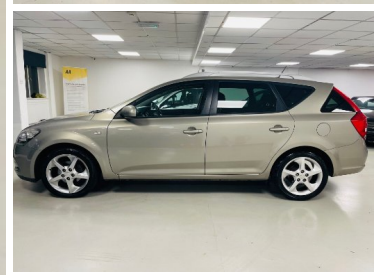

# CAPITALCAR LONDON

2011(11) Kia Ceed 3 SW 5-Door

£4,190

**Engine:** Petrol  
**Body:** Estate  
**Gearbox:** 6-Speed  
**Capacity:** 1591cc  
**Colour:** Silver  
**Mileage:** 86,000  
**CO<sup>2</sup>:** 151g/km  
**MPG:** 44.8mpg  
**Top Speed:** 119mph  
**BHP:** 123bhp  
**Insurance Grp:** 16E

**Capital Car London Ltd**  
100 Colindeep Lane  
Hendon  
London, NW9 6HB

17IN HYPER SILVER ALLOY WHEELS  
(225/45 R17)  
ALARM  
BLUETOOTH FUNCTIONALITY WITH  
IPOD CONNECTIVITY  
CRUISE CONTROL-STEERING WHEEL  
MOUNTED  
DUAL ZONE CLIMATE CONTROL  
FRONT/REAR ELECTRIC WINDOWS +  
SAFETY (AUTO UP/DOWN WITH  
SENSOR)  
HAC (HILLSTART ASSIST CONTROL)  
INTEGRATED CD AUDIO WITH MP3  
PLAYER  
USB AND AUX PORT  
TINTED GLASS

GREAT SPEC WITH FULL SERVICE HISTORY KIA CEED ESTATE (ULEZ FREE). SPEC INCLUDES REAR PARKING SENSORS, BLUETOOTH, AIR CONDITIONING/CLIMATE CONTROL, CRUISE CONTROL, AUX PORT AND ALLOY WHEELS. COMES COMPLETE WITH HPI CERTIFICATE, FULL SERVICE HISTORY AND MOT. TOTAL COMPLETE PEACE OF MIND WHEN BUYING FROM CAPITAL CAR LONDON WARRANTY PROVIDED AND 12 MONTHS BREAKDOWN COVER ON ALL OUR VEHICLES, 5 day drive away insurance AVAILABLE ON CARS UP TO 10 YEARS OLD (additional fees apply) and consider all vehicles for part